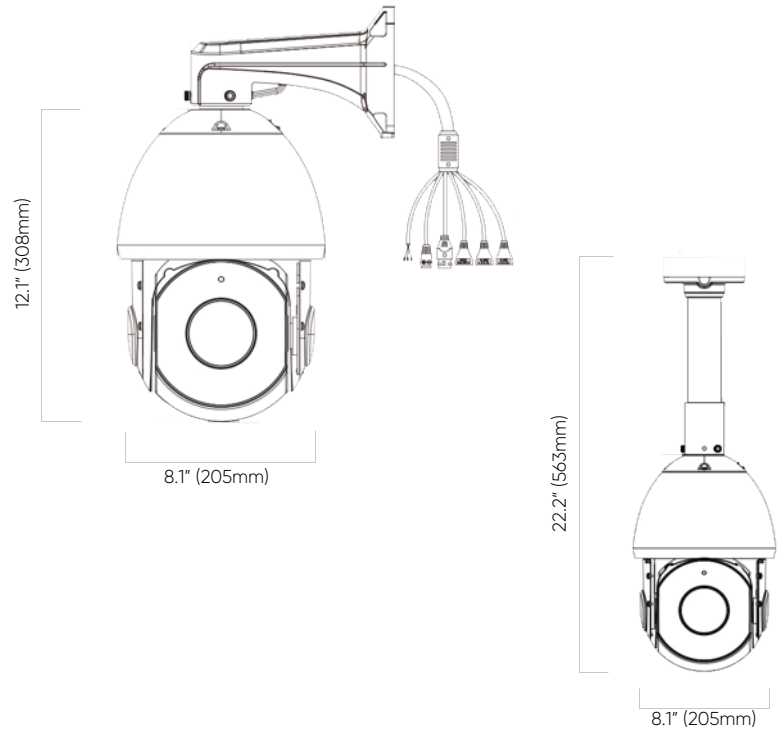

AVC-NPTZ51X42L
5MP FULL-SIZE PTZ DOME NETWORK CAMERA

5MP FULL-SIZE PTZ DOME NETWORK CAMERA

5MP PTZ DOME NETWORK CAMERA WITH INFINITE-STAR™ FEATURES

The AVYCON AVC-NPTZ51X42L camera is a 5MP 42X PTZ Dome Network Camera using InfiniteStar™ technology, with an ultra-low 0.005 lux sensitivity, providing crisp color images of the environment even at night. This camera supports True Day and Night mode, PoE, and up to 984ft. of Smart IR Illumination. The camera also features Alarm Input/Output connections, Audio Input/Output, a microSD slot (256GB max capacity), and is ONVIF Profile S,G and T Compliant. Optional accessories for this camera include Junction Box, Wall, Ceiling, Pole and Corner Mounts.

FUNCTIONS

- 5MP (2592 × 1944) @ 30fps / 1080P @ 60fps
- Max. resolution: 2592 x 1944
- Supports Smart H.265/H.264 encoding
- True Day & Night ICR with InfiniteStar™ Technology
- Up to 0.005Lux Sensitivity with InfiniteStar™ Technology
- Up to 984ft. IR Illumination
- IR Anti-reflection Design
- 42X Optical Zoom
- 3D DNR, True WDR, HLC, BLC and ROI encoding
- 360° Endless Pan
- Supports PTZ Auto Tracking
- 1 channel Audio input; 1 channel Audio output
- 2 channel Alarm input; 2 channel Alarm output
- Built-in micro SD card slot (max. 256 GB)
- AC 24V (3A) / PoE+ (802.3at, 25.5W Max)
- IP66 Ingress Protection
- Supports remote access with Windows, macOS, iOS and Android
- Operating Temperature: -40°F - 140°F, less than 90% RH

DIMENSIONS

Unit : inch (mm)

OPTIONAL ACCESSORIES

AVM-P-DDMTS-A1

AVM-P-PMT-A1

AVM-P-CMT-A1

AVM-P-PWMTL-A1

AVM-P-PCMTL-A1